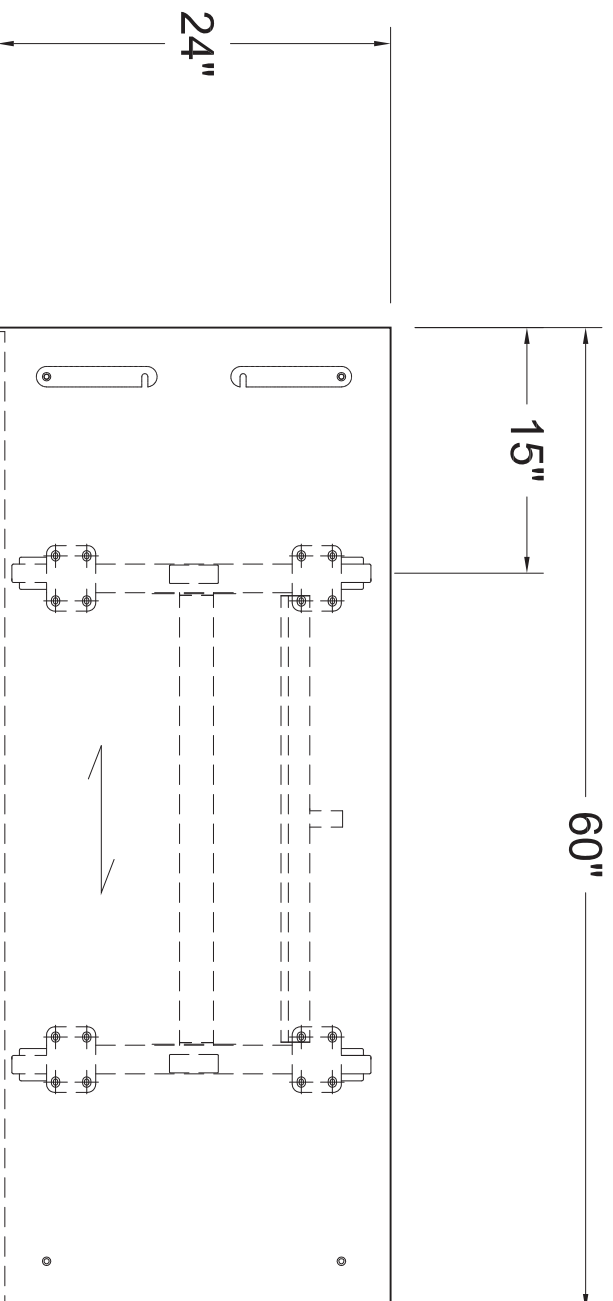

PLAN VIEW

60" x 24" METRONOME FLIP TOP TABLE

THIS DRAWING IS CONFIDENTIAL AND PROPRIETARY. NO PART OF THIS DRAWING MAY BE COPIED, DISCLOSED TO ANY THIRD PARTY OR USED FOR ANY PURPOSE WITHOUT THE EXPRESS WRITTEN AUTHORIZATION OF NIENKAMPER FURNITURE & ACCESSORIES